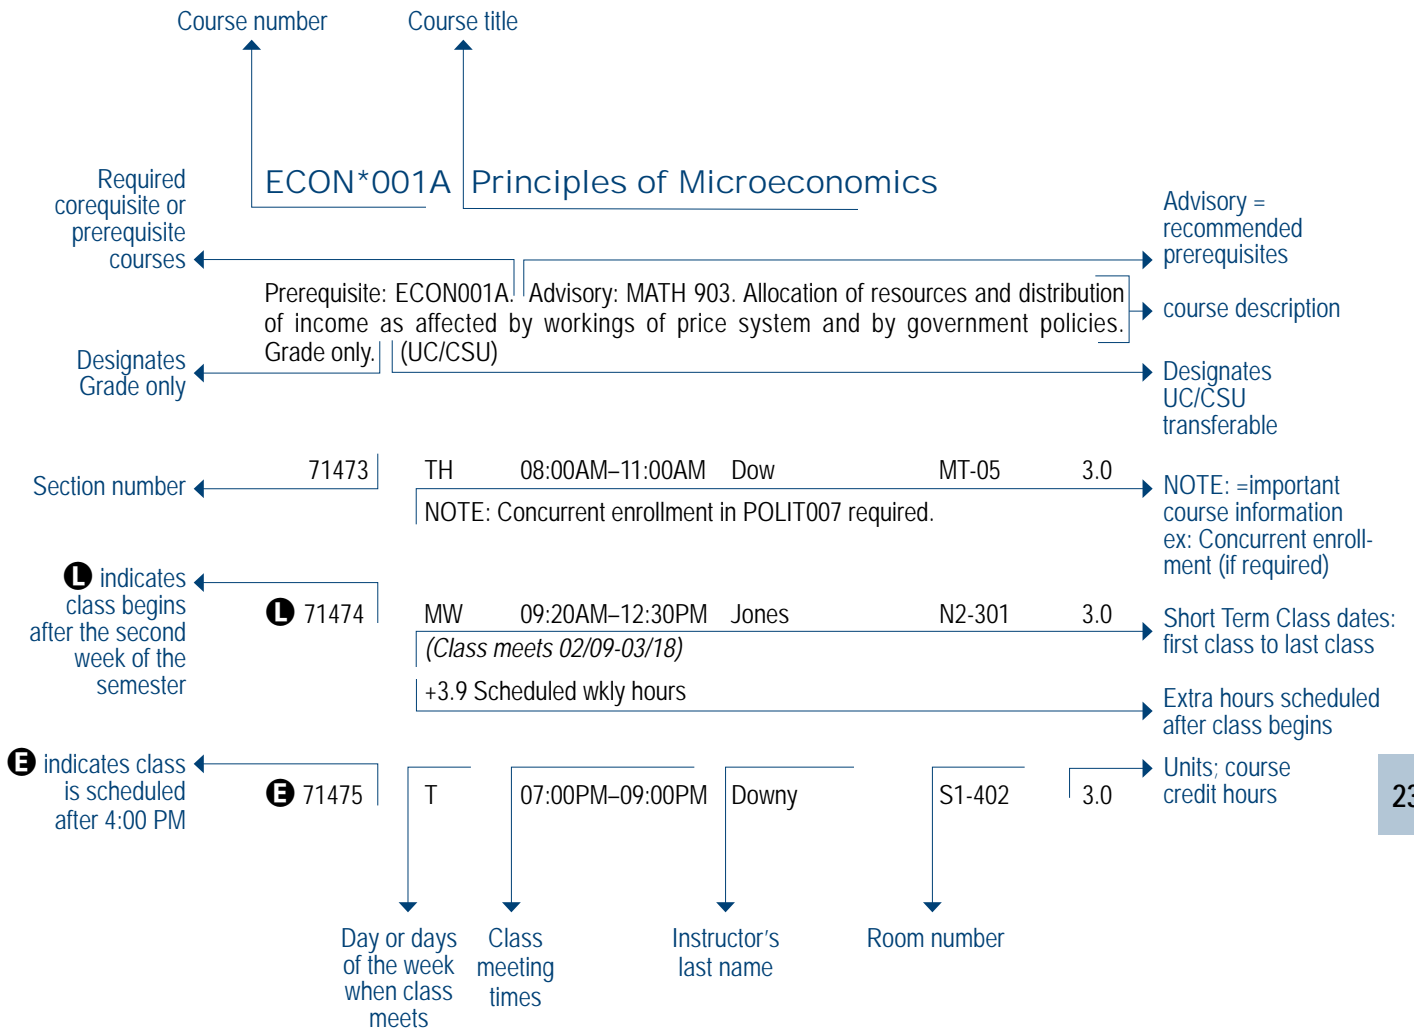

How to Read a Course Listing

E=Evening Class **L**=Late Start Class **O**=Online Class **S**=Short Term Classes **T**=Television Class **W**=Weekend Class

TBA= To Be Arranged

STAFF=Instructor not determined at time of schedule printing

Main Building Room Numbers:

- N=North wing
- S=South wing
- E=East wing
- W=West wing
- CS=Center Space
- N1=North wing, 1st floor
- S2=South wing, 2nd floor
- E3=East wing, 3rd floor
- SE2=South East Corner, 2nd floor

Other Room Numbers:

- MT=Mission Temporary
- SCI=Science Building
- HM=Hospitality Management Building
- CC=Campus Center
- CDC=Child Development center
- GYM=Gymnasium